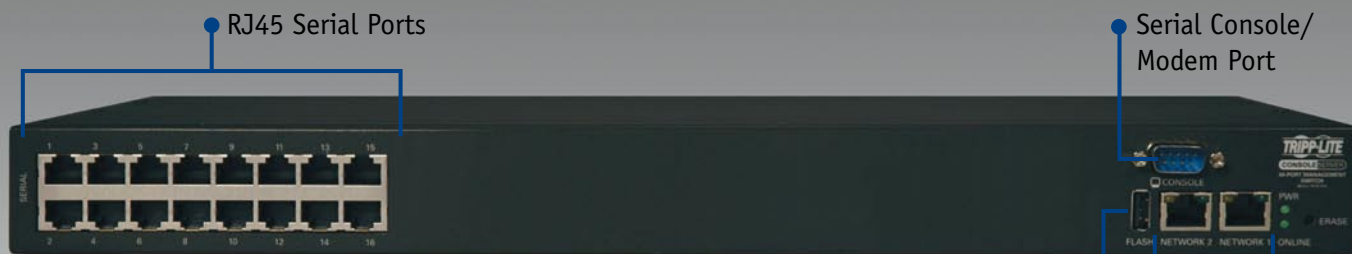

Feature Focus

Dual AC Inlets (C14)

Built-in Modem

RJ45 Serial Ports

Serial Console/
Modem Port

USB

Dual Ethernet

B096-016 (front and back)