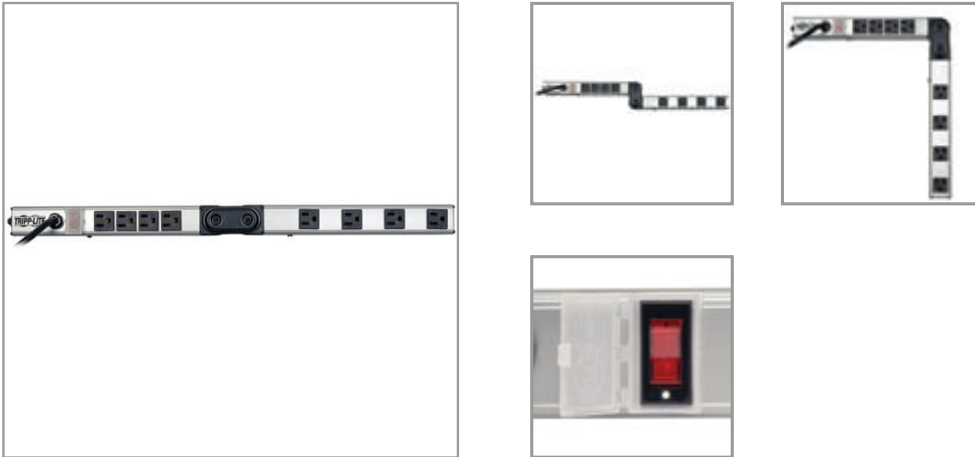

8-Outlet Foldable Power Strip with 1 Pivot, 120V, 12A, 15 ft. (4.57 m) Cord, 5-15P, 24 in.

MODEL NUMBER: PSF2408

Highlights

- Foldable, single pivot 24-in mountable housing
- 8 standard NEMA 5-15R outlets and a 15-ft. (4.57 m) power cord
- Lighted, covered On/Off switch and 12-amp circuit breaker
- Sturdy construction and heavy-duty, all-metal housing

Package Includes

- PSF2408
- Mounting hardware
- Instruction manual

Foldable design is ideal for using around corners and tight spaces, by multiple users, or anywhere you need a flexible power strip that can fold in half to accommodate multiple environments.

Description

The PSF2408 provides a 12-amp, 120v power strip with 8 standard NEMA 5-15 outlets in a rugged, all-metal, mountable housing that folds in the middle. It allows for both vertical and horizontal mounting with additional mounting clips to ensure the pivot stays in place. The PSF2408 is ideal for a variety of uses including office, rack-mount, workbench, industrial and telecom applications. With a NEMA 5-15P, 15-ft. (4.57 m) power cord, you don't have to install it next to outlets you already have; it can be mounted across the room and deliver reliable power where you need it most. With a foldable center pivot, the PSF2408 can go around corners, be used by more than 1 person, and fit in smaller spaces. A lighted and covered On/Off switch helps prevent accidental shut-offs, while a 12-amp circuit breaker guards against dangerous circuit overloads. Its sturdy all-metal extruded aluminum housing stands up to demanding network, laboratory or factory environments.