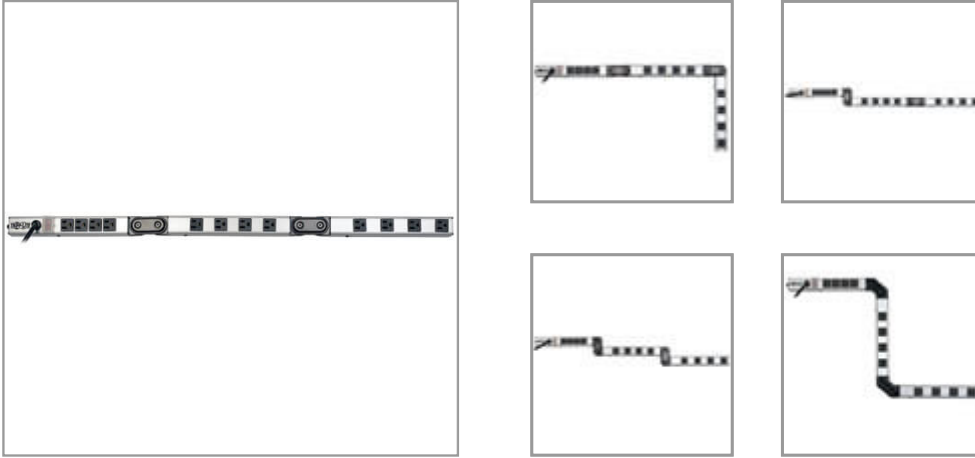

12-Outlet Foldable Power Strip with 2 Pivots, 120V, 12A, 15 ft. (4.57 m) Cord, 5-15P, 36 in.

MODEL NUMBER: PSF3612

Foldable design is ideal for using around corners and tight spaces, by multiple users, or anywhere you need a flexible power strip that can fold in half to accommodate multiple environments.

Description

The PSF3612 provides a 12-amp, 120v power strip with 12 standard NEMA 5-15 outlets in a rugged, all-metal, mountable housing that folds in the middle. It allows for both vertical and horizontal mounting with additional mounting clips to ensure the pivots stay in place. The PSF3612 is ideal for a variety of uses including office, rack-mount, workbench, industrial and telecom applications. With a NEMA 5-15P, 15-ft. (4.57 m) power cord, you don't have to install it next to outlets you already have; it can be mounted across the room and deliver reliable power where you need it most. With foldable dual pivots, the PSF3612 can go around corners, be used by more than 1 person, and fit in smaller spaces. A lighted and covered On/Off switch helps prevent accidental shut-offs, while a 15-amp circuit breaker guards against dangerous circuit overloads. Its sturdy all-metal extruded aluminum housing stands up to demanding network, laboratory or factory environments.

Features

Multi-Outlet, Foldable Power Distribution

Vertical or Horizontal Moun

Extra Long Power Cord

Premium Safety Features

Heavy-Duty Housing

Highlights

- Foldable, dual pivot 36-in mountable housing
- 12 standard NEMA 5-15R outlets and a 15-ft. (4.57 m) power cord
- Lighted, covered On/Off switch and 12-amp circuit breaker
- Sturdy construction and heavy-duty, all-metal housing