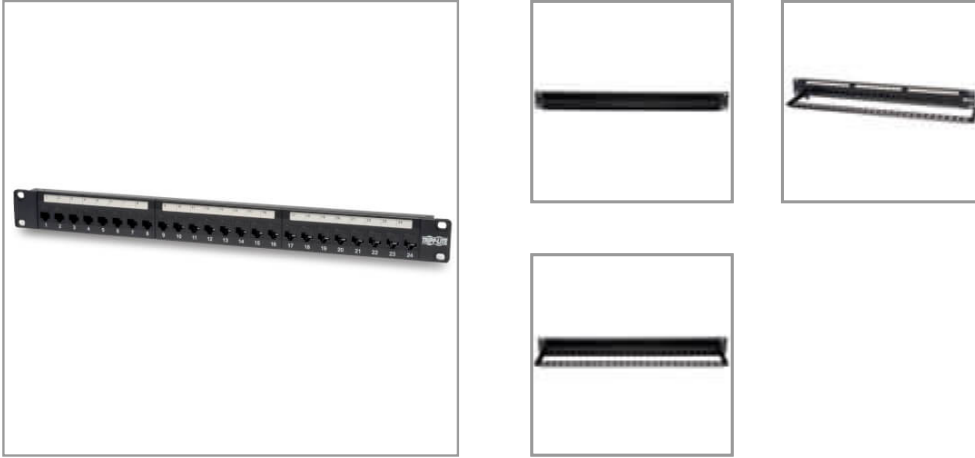

24-Port 1U Rack-Mount Cat6/Cat5 Feedthrough Patch Panel, RJ45 Ethernet, TAA

MODEL NUMBER: N254-024

Highlights

- Cat6 RJ45 Jacks on both sides of the panel
- Installs easily in 19" racks or wall-mounts
- Cable management bar keeps patch cables tidy
- Compliant with the Federal Trade Agreements Act (TAA) for GSA Schedule purchases
- Qualified to IEEE 802.3bt Type 4 PoE for up to 100W of power delivery

Package Includes

- 24-Port Cat6 Feed-Through 1U Patch Panel
- Detachable Cable Management Bracket
- Package of 24 4" Wire Ties

Description

This 24-Port Cat6 Feed-Through Patch Panel provides patching without punching down bulk wire to the back of the panel. Fully meets or exceeds Cat6 specifications. Works with USOC, T568A and T568B wiring. 19-inch width mounts easily in 2-Post Relay Rack or a Wall-Mount Hinged Rack. Detachable cable management bar keeps Ethernet cables neat and tidy on the back of the panel.

Features

- Heavy duty 14ga steel construction
- Meets or exceeds Cat6 specifications
- Easy patching with Cat6 patch cables
- Includes cable management bar
- Rackmountable - 19"W x 1.75"H (1U)

Specifications

OVERVIEW	
UPC Code	037332131041
Product Type	Rackmount
Technology	Cat5/5e; Cat6
CONNECTIONS	
Number of Ports	24
PoE Power Budget (Watts)	30
Side A - Connector 1	RJ45 (FEMALE)
Side B - Connector 1	RJ45 (FEMALE)