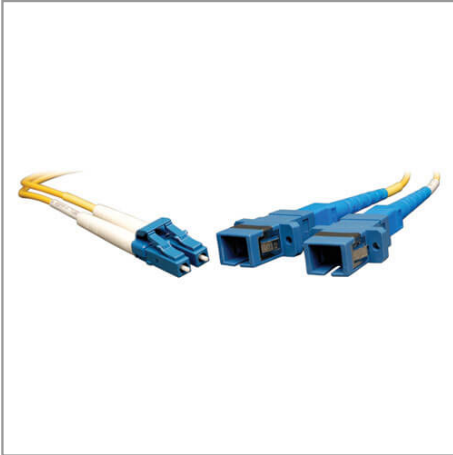

Duplex Singlemode 9/125 Fiber Adapter (LC-SC M/F) 1 ft. (0.31 m)

MODEL NUMBER: **N458-001-9**

Highlights

- Utilize Existing SC or ST Cabling with new LC type switches
- Available in 9/125 Singlemode, 62.5/125 or 50/125 Multimode LC/ST or LC/SC

Package Includes

- LC/SC Duplex Singlemode 9/125 Male-Female Fiber Adapter Cable, 1-ft. (0.31 m)

Features

- Save money by utilizing older, existing fiber ST or SC cables with new LC installations
- Also Available in LC/ST or LC/SC in both 62.5/125 and 50/125 micron

Specifications

OVERVIEW	
UPC Code	037332146380
Technology	Singlemode
CONNECTIONS	
Side A - Connector 1	LC DUPLEX (MALE)
Side B - Connector 1	SC DUPLEX (FEMALE)
PHYSICAL	
Color	Yellow
Clad Diameter (microns)	125
Core Diameter (microns)	9
Number of Fibers	2
Cable Length (ft.)	1
Cable Length (m)	0.30
Cable Length (in.)	12