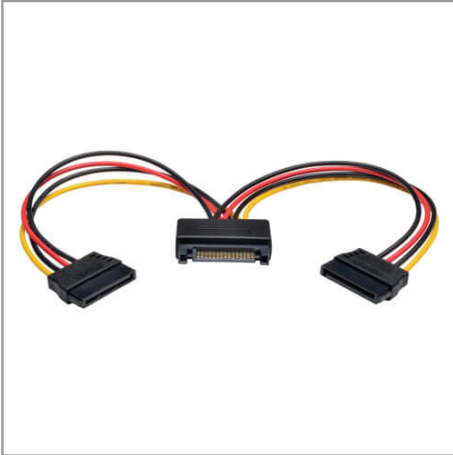

15-Pin SATA Power Y Cable - M/2xF, 18 AWG, 6-in. (15.24 cm)

MODEL NUMBER: P947-06N-2P15

Highlights

- Allows any 2 SATA hard drives to share a single power connection
- Compatible with 2.5 in. and 3.5 in. SATA drives
- Plug-and-play operation makes it easy to connect in seconds

Applications

- Connect 2 SATA drives to a single SATA power supply without having to upgrade the computer power supply

Package Includes

- P947-06N-2P15 15-Pin SATA Power Y Cable - M/2xF, 6 in.

Adds a SATA hard drive to a computer or server when no additional power supply wiring harness connectors are available.

Features

15-Pin Splitter Allows Additional SATA Drive to be Added to a Computer or Server This 15-pin SATA power Y cable allows an additional SATA hard drive to be added to a computer or server when no additional power supply wiring harness connectors are available. Simply unplug a SATA hard drive power cable from the existing SATA hard drive and connect the plug-and-play splitter to the power cable's 15-pin female end. Reconnect the old and new drives with the two new female 15-pin ends. This eliminates the need to upgrade the computer power supply for compatibility with an additional SATA drive.

Specifications

OVERVIEW	
UPC Code	037332185327
Technology	SATA/eSATA
Country/Region	Global
INPUT	
Maximum Input Amps	1.5
CONNECTIONS	
Side A - Connector 1	15 PIN SATA POWER (MALE)
Side B - Connector 1	(2) 15 PIN SATA POWER (FEMALE)
PHYSICAL	
Color	Black; Red; Yellow