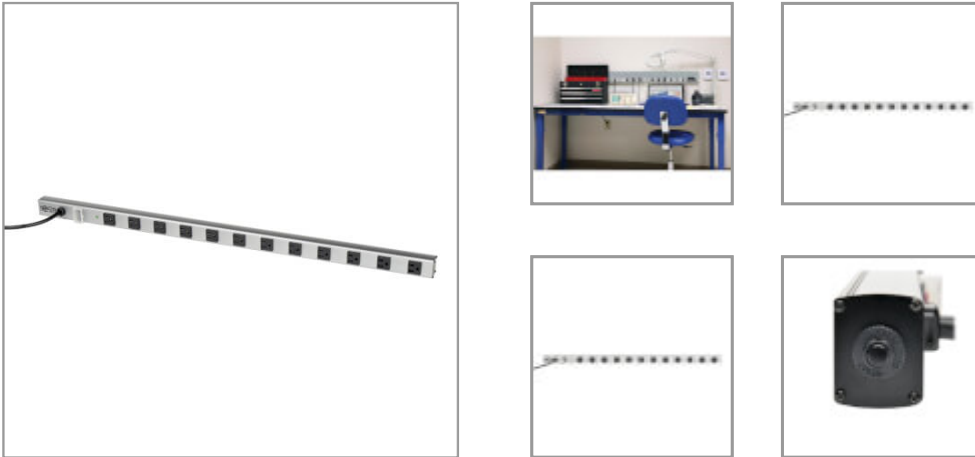

12-Outlet Power Strip with Surge Protection, 15 ft. (4.57 m) Cord, 1050 Joules, 36 in. length

MODEL NUMBER: **SS3612**

Highlights

- 12 outlets
- 15-ft. (4.57 m) cord
- 36-in. length
- 1050-joule rating

Package Includes

- SS3612 Power Strip/Surge Suppressor
- Set of adjustable mounting clips
- Warranty information
- Instruction manual

Description

The SS3612 power strip with AC surge suppression offers a convenient method of horizontal or vertical power distribution in equipment racks, computer rooms, workbenches, raceways and more. Includes 12 NEMA 5-15R outlets with 2.48-in. center-to-center spacing, 15-ft. (4.57 m) AC line cord and adjustable mounting clips for installation in a wide variety of applications. Protects connected equipment from transient surges and line noise with built-in surge suppression rated at 1050 joules. This corded, multi-outlet strip reduces cabling clutter and enables the connection of multiple electrical devices to a single AC wall socket. Features rugged all-metal housing, lighted power switch with transparent guard to prevent accidental shutoff, 15A resettable circuit breaker and attractive gray housing with black output receptacles.