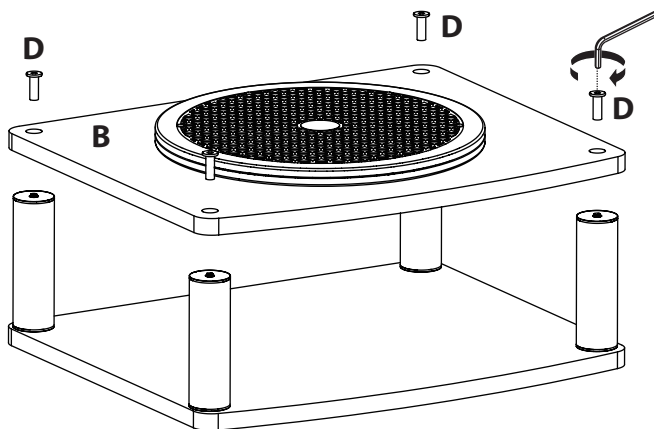

Assembly Instructions

Universal Swivel Monitor Stand MR1815SWVL

88 lb.
(40 kg)

Parts List

A

x1

B

x1

C

x4

D

x4

E

x4

1111 West 35th Street, Chicago, IL 60609 USA • www.triplite.com/support

Copyright © 2016 Tripp Lite. All trademarks are the sole property of their respective owners.