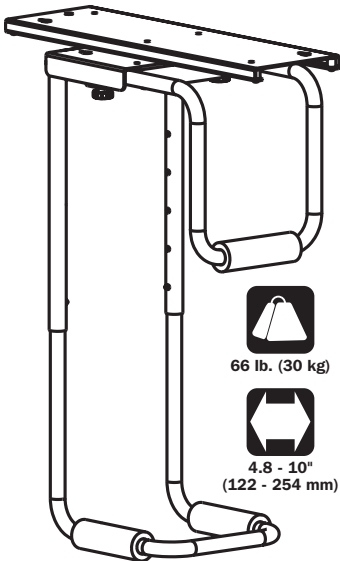

## Under-Desk Swivel CPU Mount

Model: DCPUSWIV

**CAUTION: DO NOT EXCEED MAXIMUM LISTED WEIGHT CAPACITY. SERIOUS INJURY OR PROPERTY DAMAGE MAY OCCUR!**

Make sure the supporting surface will safely support the combined load of the equipment and all attached hardware and components.