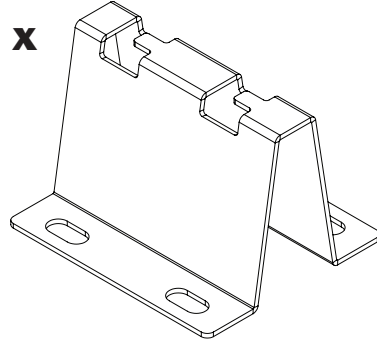

Installation Guide

Floor T-Bracket for SRWB Wire Basket Cable Trays

**Model:
SRWBUNVBASE**

Este guía esta disponible en español
en la página de Tripp Lite:
www.tripplite.com/support

Ce guide est disponible en français
sur le site Web de Tripp Lite :
www.tripplite.com/support

Copyright © 2019 Tripp Lite. All rights reserved.

Parts List

1 x

Assembly

WARNING

- This mounting bracket was designed to be installed and utilized **ONLY** as specified in this guide. Improper installation of this product may cause damage or serious injury.
- This product should only be installed by someone of good mechanical ability, with basic building experience and a full understanding of this instruction manual.
- Installers are responsible to provide suitable mounting hardware.
- Installers must verify the mounting surface can safely support the combined load of the equipment and all attached components.