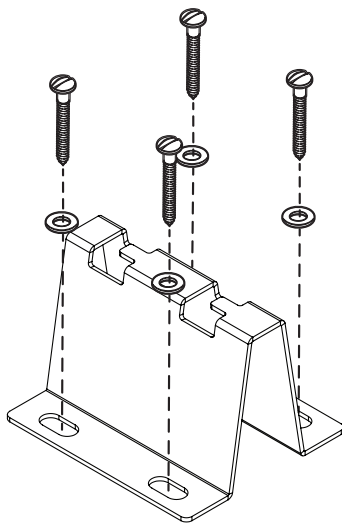

Assembly

WARNING

- This mounting bracket was designed to be installed and utilized **ONLY** as specified in this guide. Improper installation of this product may cause damage or serious injury.
- This product should only be installed by someone of good mechanical ability, with basic building experience and a full understanding of this instruction manual.
- Installers are responsible to provide suitable mounting hardware.
- Installers must verify the mounting surface can safely support the combined load of the equipment and all attached components.

1 Mounting hardware not included.